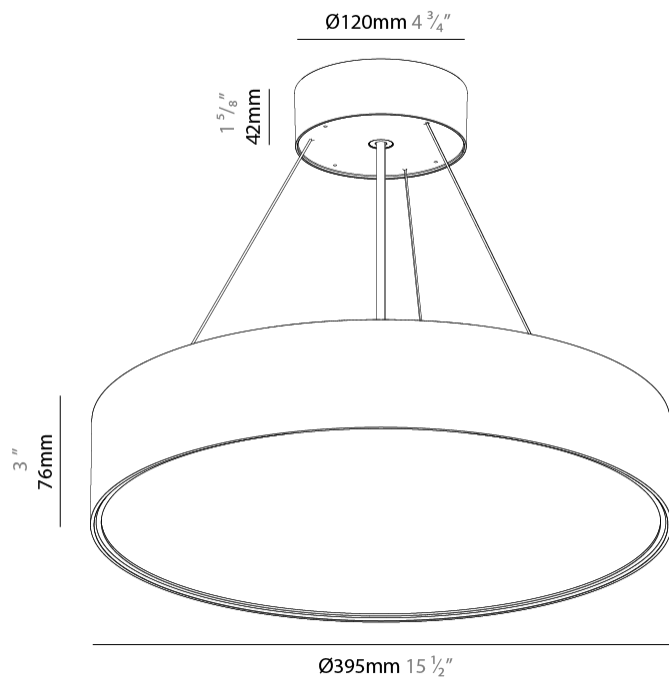

1. To build a product code in our configurator select the specify button on the base model # product page
2. To build a manual product code on this datasheet choose from the options listed below in blue font and add the suffix to the base model #

GENERAL

Series: Sign EVO
Partner: Prolicht
Division: Architectural
Installation: Suspension
Product Type: Pendant
Mounting Location: Ceiling
Light Distribution: Direct

PHYSICAL

Shape: Round
Diameter (mm): 395
Diameter (in): 15 1/2
Height (mm): 82
Height (in): 3 3/4
Weight (kg): 4.2
Diffuser: [PMMA - Opal](#) / [Microprism](#) / [Clear Microprism](#)
Fixture Finish: [SSR / BKV / CWI / CRY / HAB / UFT / ITA / RUA / FTG / MYG / LOD / PUS / FRO / FUP / KIA / POP / BLS / SPG / MEY / GOH / CHC / COM / ABZ / JAG / OBR / MOS / ROR](#)
Fixture Material: [PMMA](#) / [Extruded Aluminum](#) / [Steel](#)
Cable Details: [2000mm](#) or [6000mm](#) [Transparent Cable](#)

ELECTRICAL

Lamp Type: LED (Zhaga Standard)
Input Wattage (W): 26.7
Total Output Wattage (W): 24.6
Dimming: [DALI Dimming](#) / [MATTER Dimming](#)
Driver Included: Yes
Driver Location: Integrated
Driver Type: Constant Current - Universal
Driver Class: Class 2
Input Voltage (V): 120
Constant Current (MA): 700mA

LED

Color Temperature (°K): 2700-6500 Tunable White
Max. Delivered Lumen (lm): Max 3838
Nominal Lumen (lm): Max 4435
CRI: >90 CRI
Lamp Life (hrs): 50000

OPTICAL

RATINGS AND CERTIFICATIONS

Certified By: Certified for North American Standards
IP rating: IP40